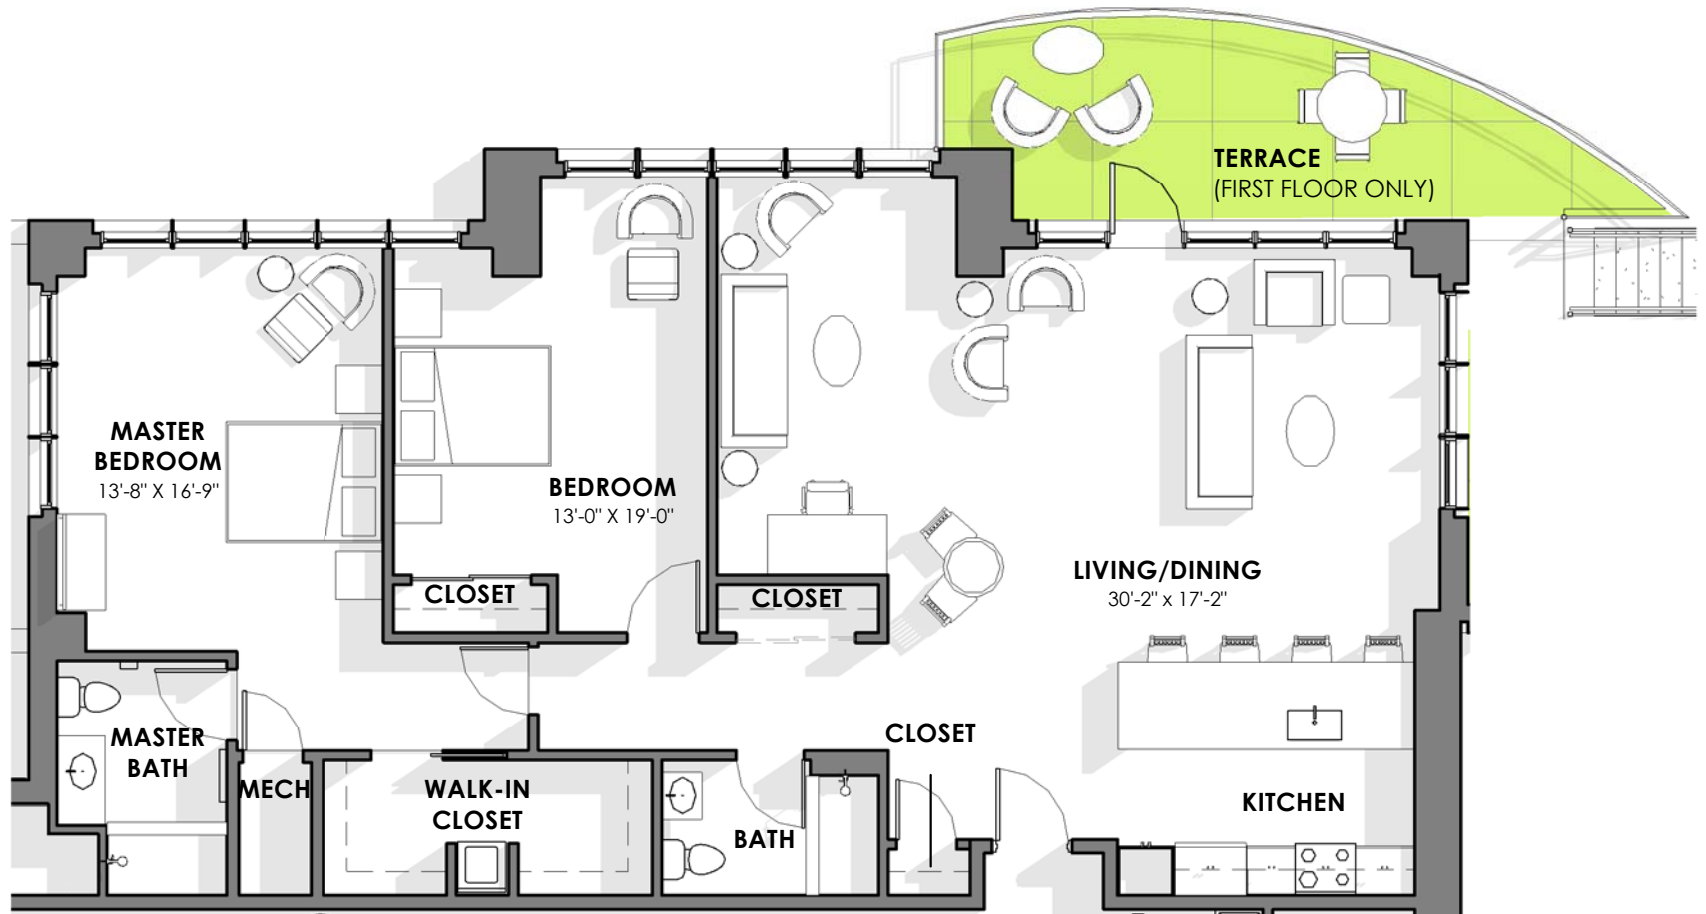

CANTERBURY WOODS GATES CIRCLE

A

BIDWELL FLOOR PLANS - 1600 SF