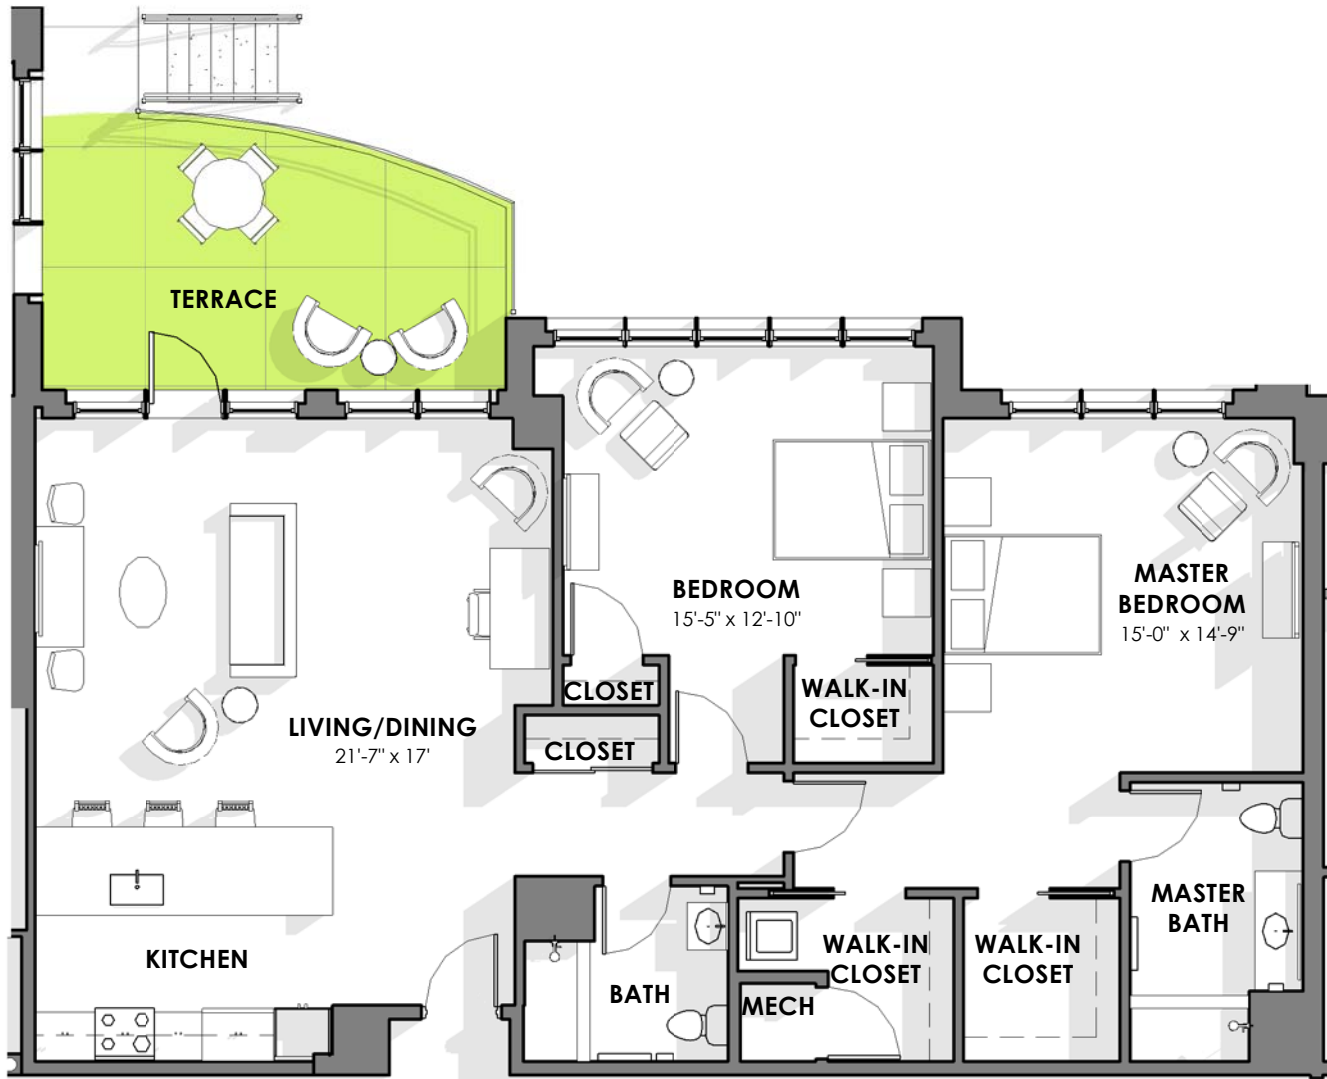

# CANTERBURY WOODS GATES CIRCLE

A

CHAPIN FLOOR PLANS - 1400 SF