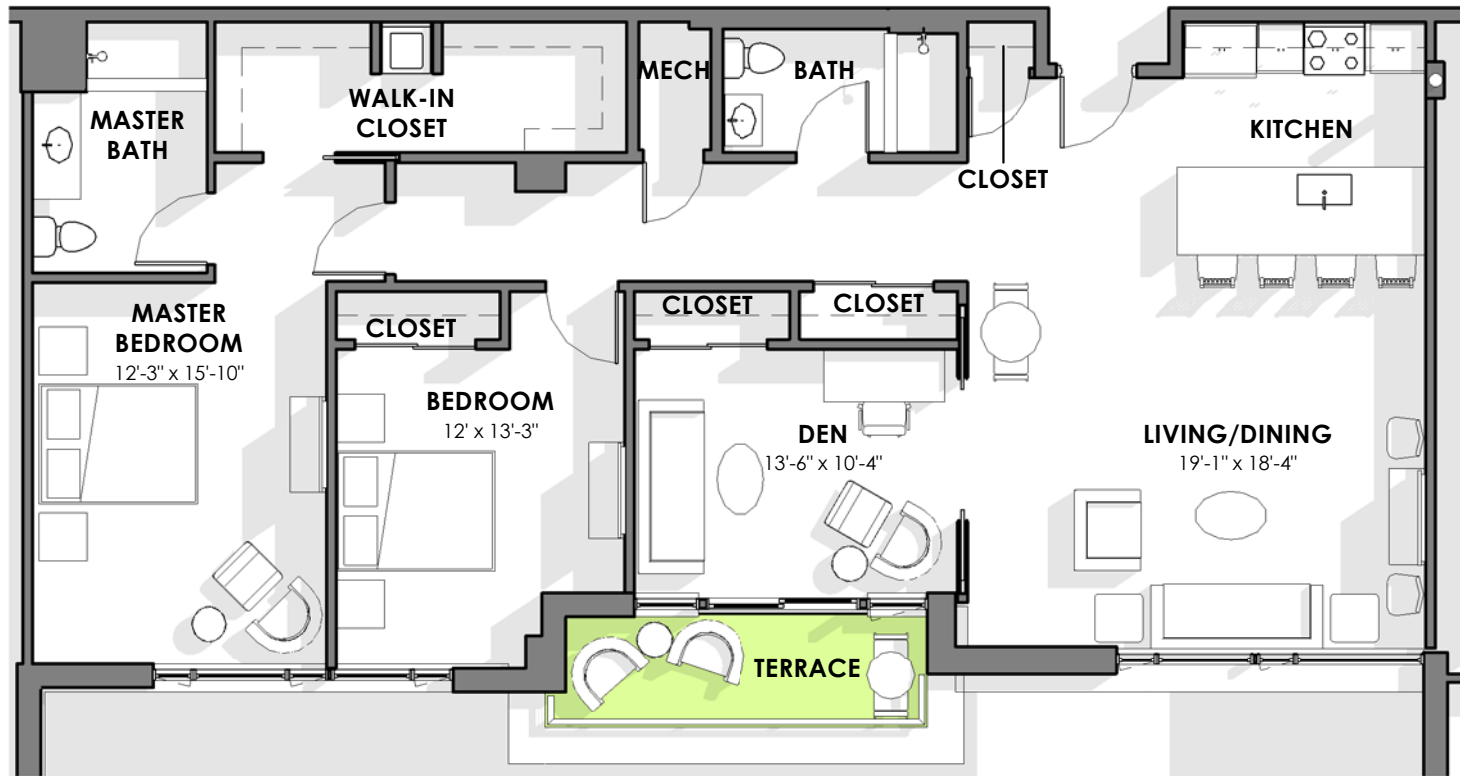

# CANTERBURY WOODS GATES CIRCLE

B

CHAPIN FLOOR PLANS - 1400 SF