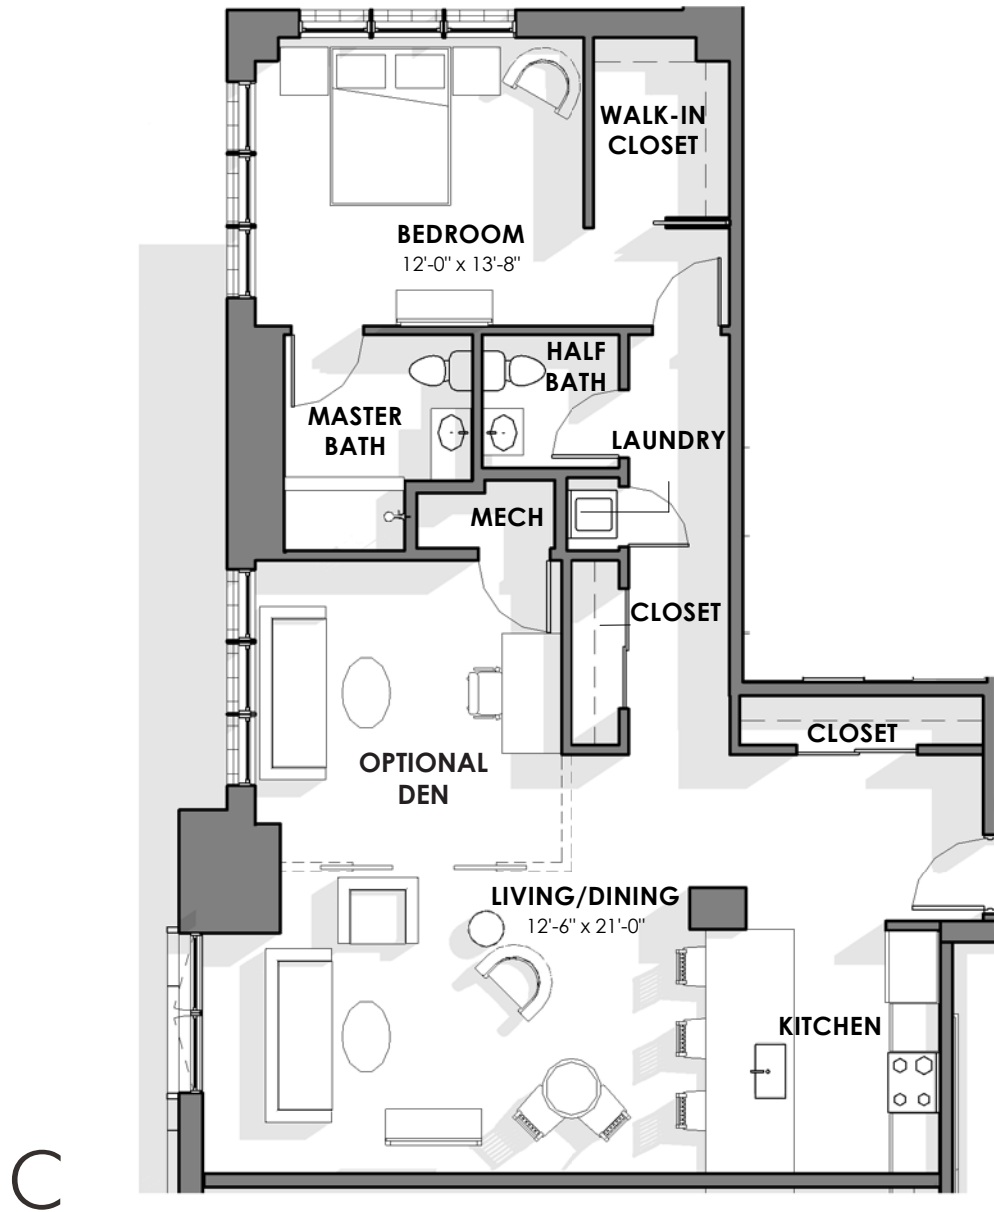

CANTERBURY WOODS GATES CIRCLE

DELAWARE FLOOR PLANS - 1000 SF