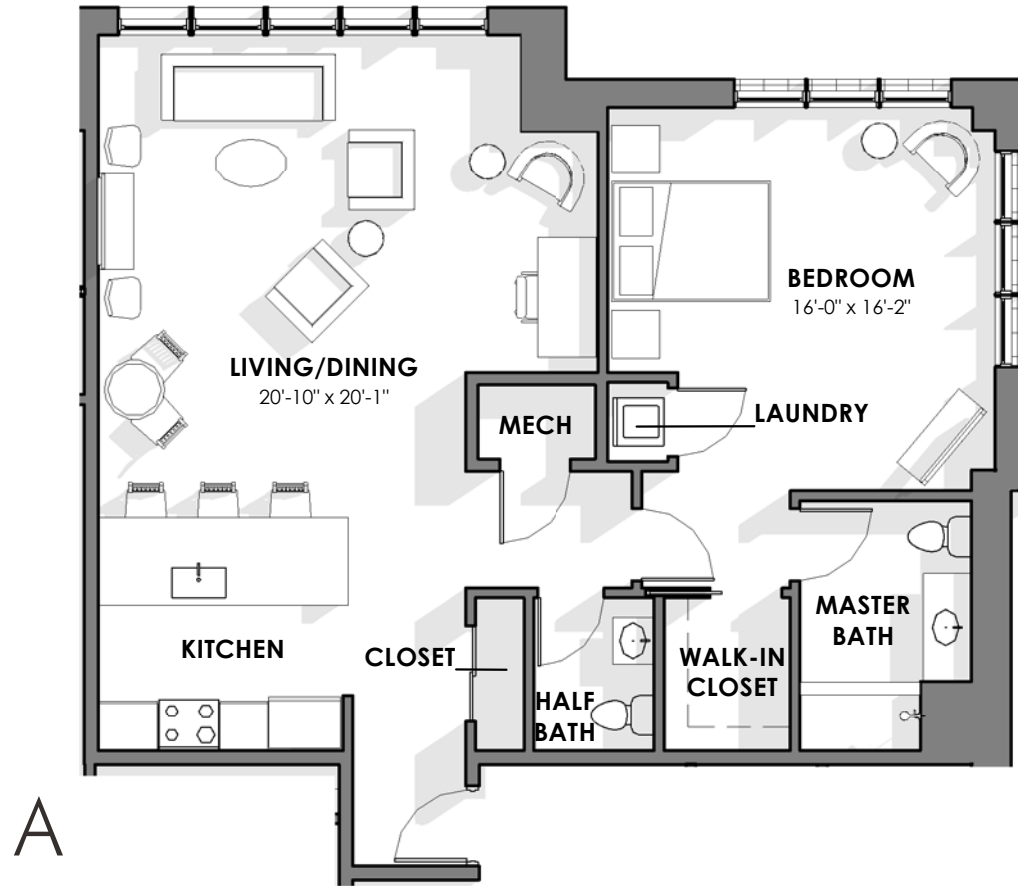

CANTERBURY WOODS GATES CIRCLE

DELAWARE FLOOR PLANS - 1000 SF