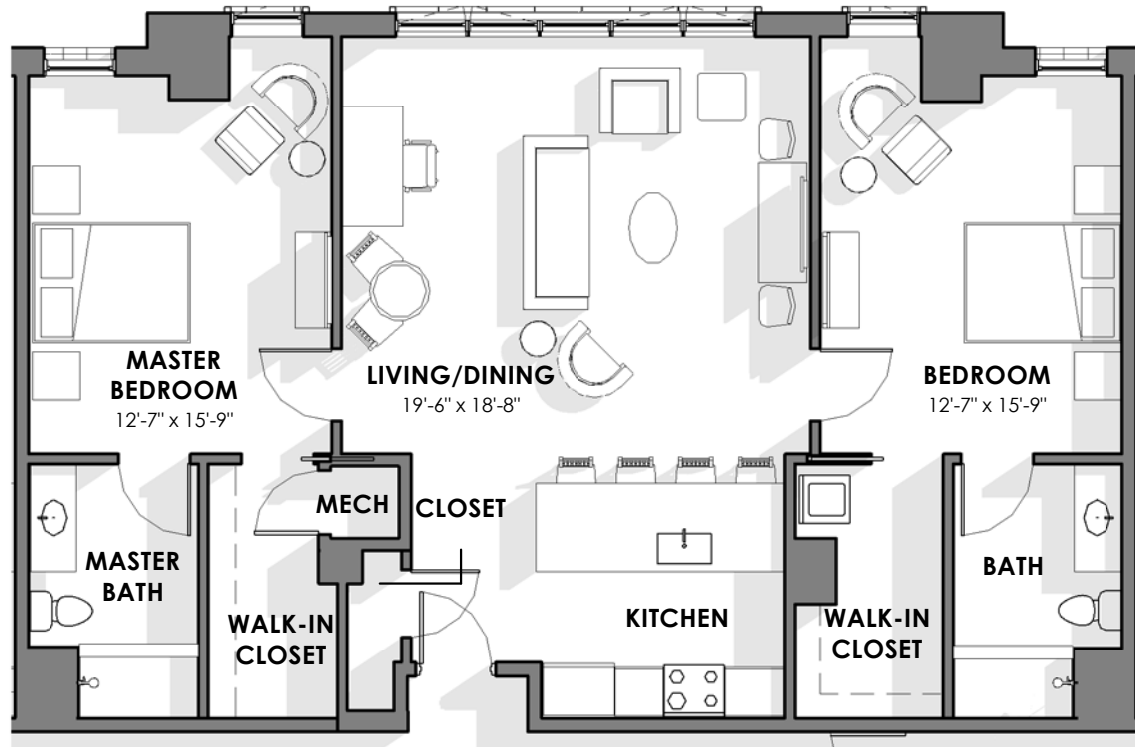

CANTERBURY WOODS GATES CIRCLE

B

GATES FLOOR PLANS - 1200 SF