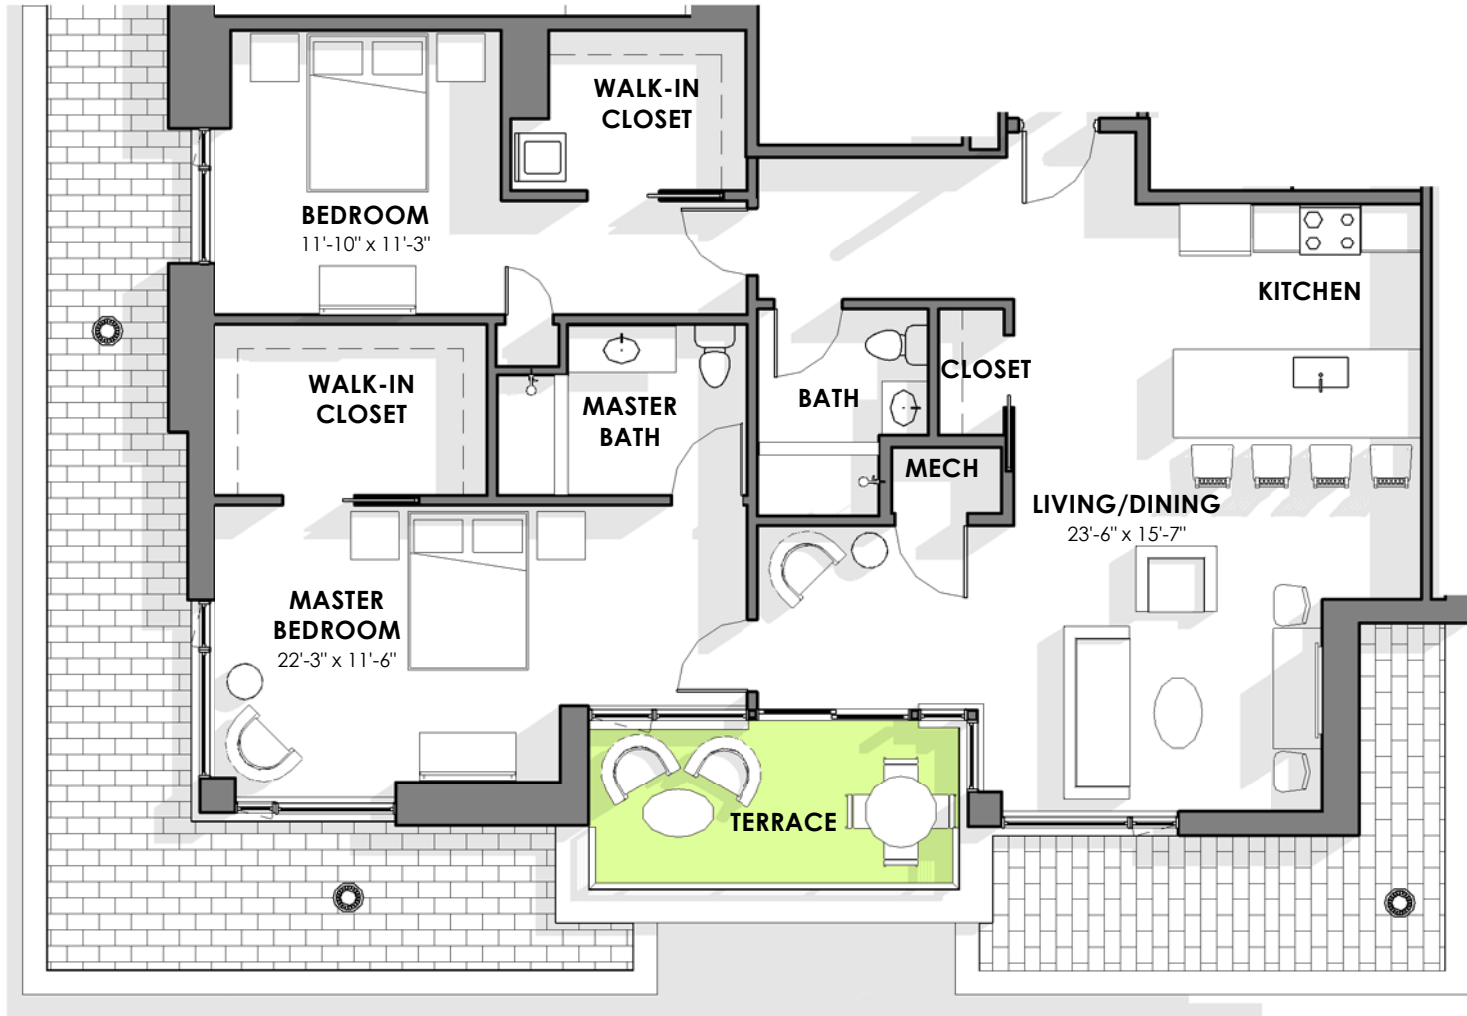

CANTERBURY WOODS GATES CIRCLE

GATES FLOOR PLANS - 1200 SF