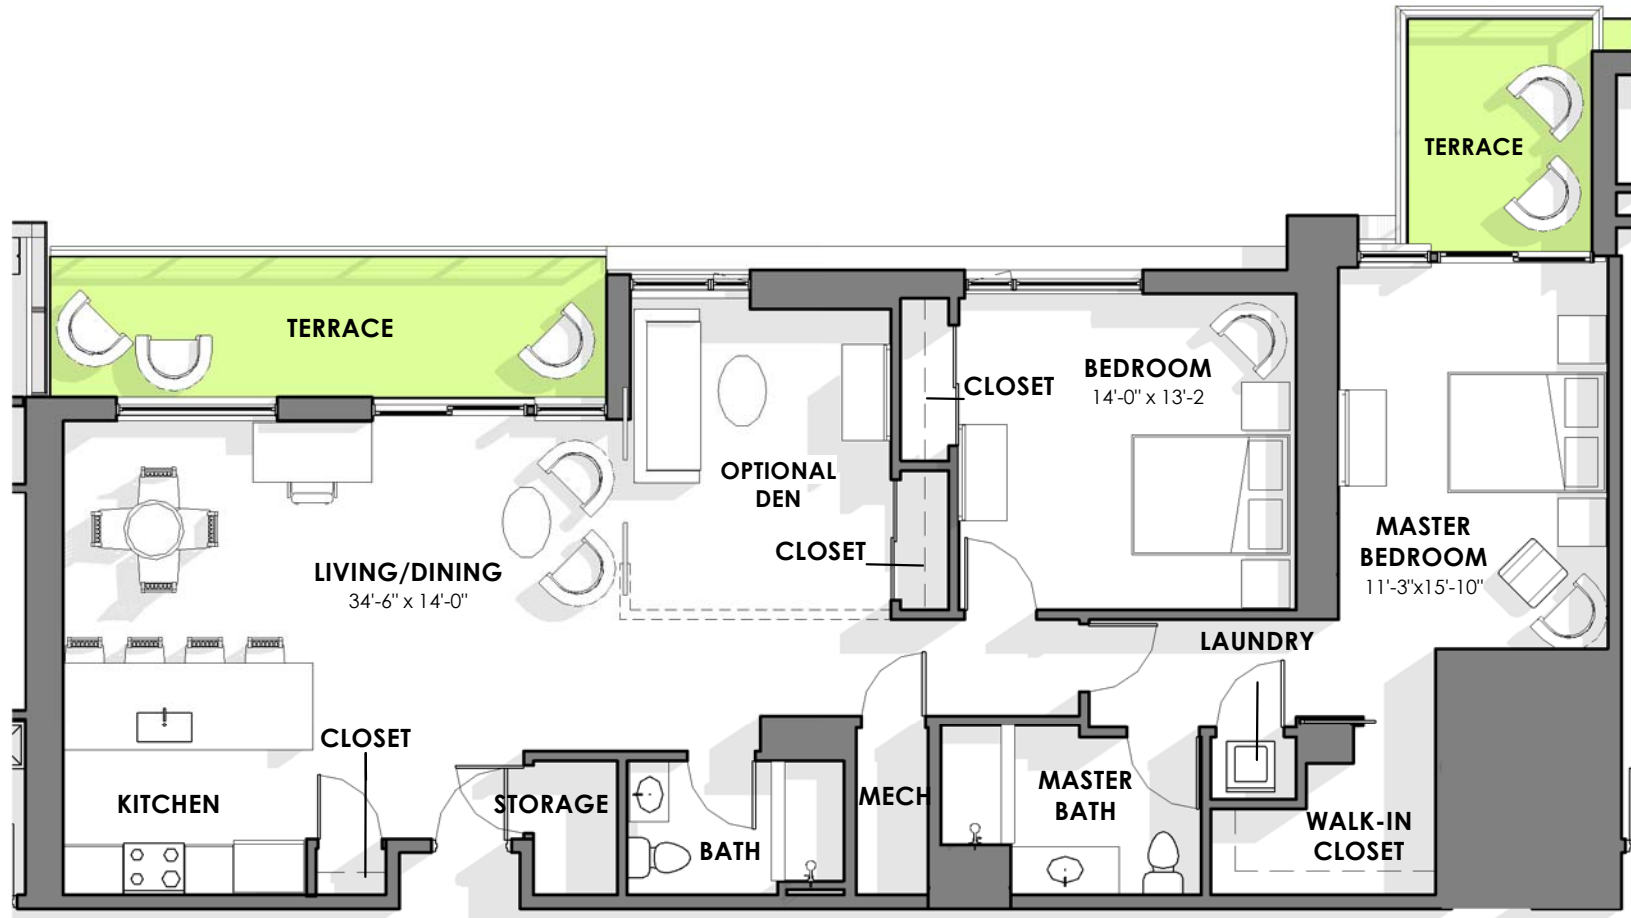

CANTERBURY WOODS GATES CIRCLE

A

OLMSTED (PENTHOUSE) FLOOR PLANS - 1500 SF