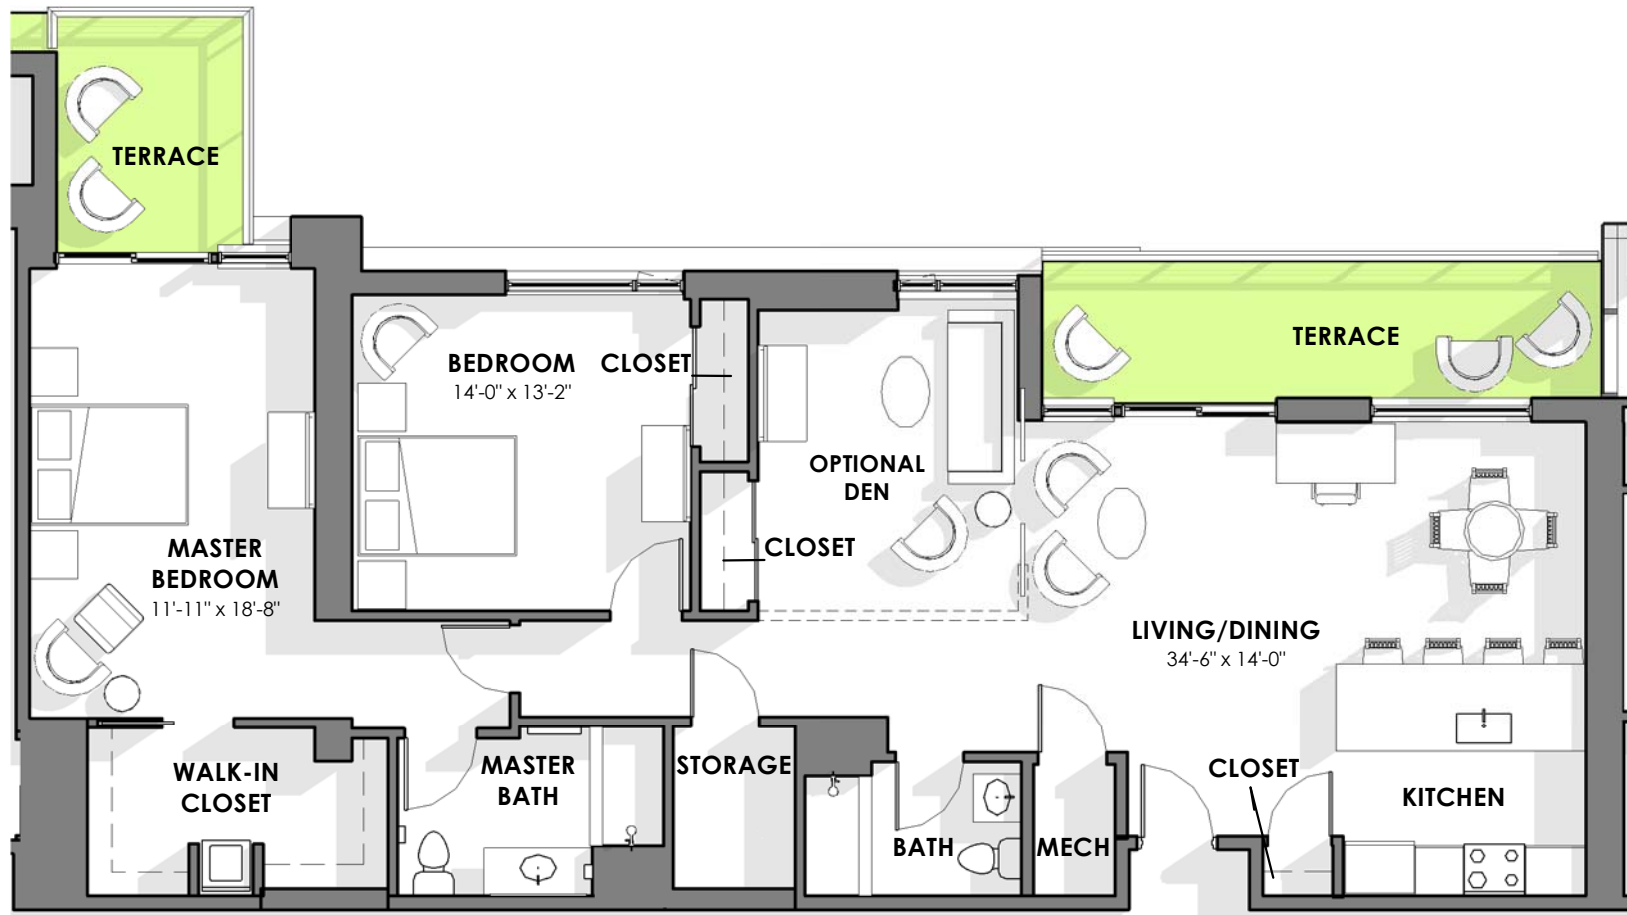

CANTERBURY WOODS GATES CIRCLE

B

OLMSTED (PENTHOUSE) FLOOR PLANS - 1500 SF