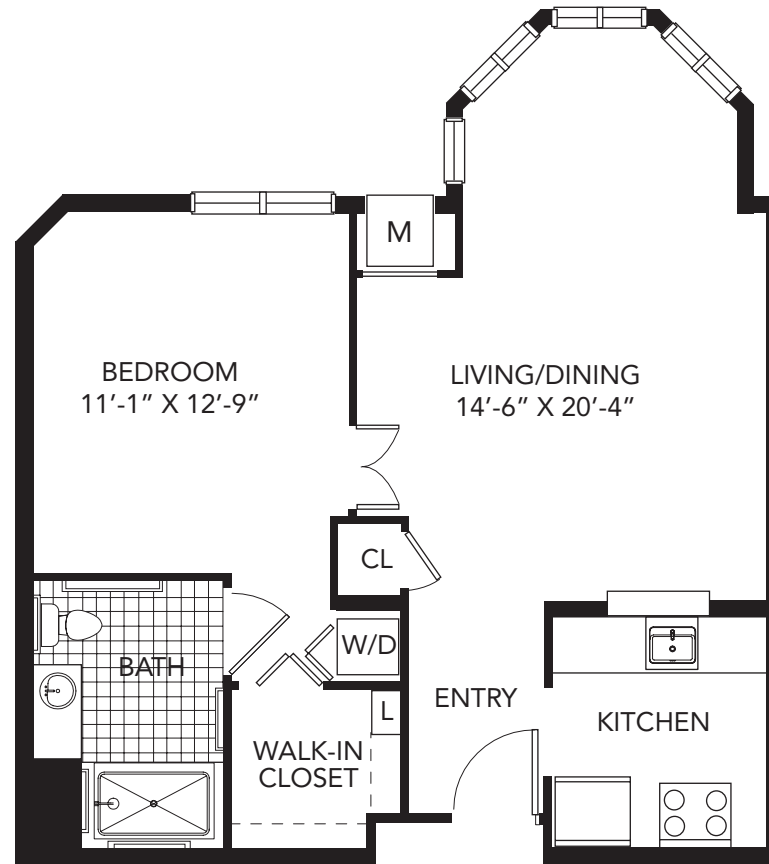

THE BOLTON

◆ ONE BEDROOM | ONE BATHROOM
682 SQ FT

Square footages are approximate and subject to change.

705 Renaissance Drive, Williamsville, NY 14221
(716) 929-5817 ◆ www.canterburywoods.org