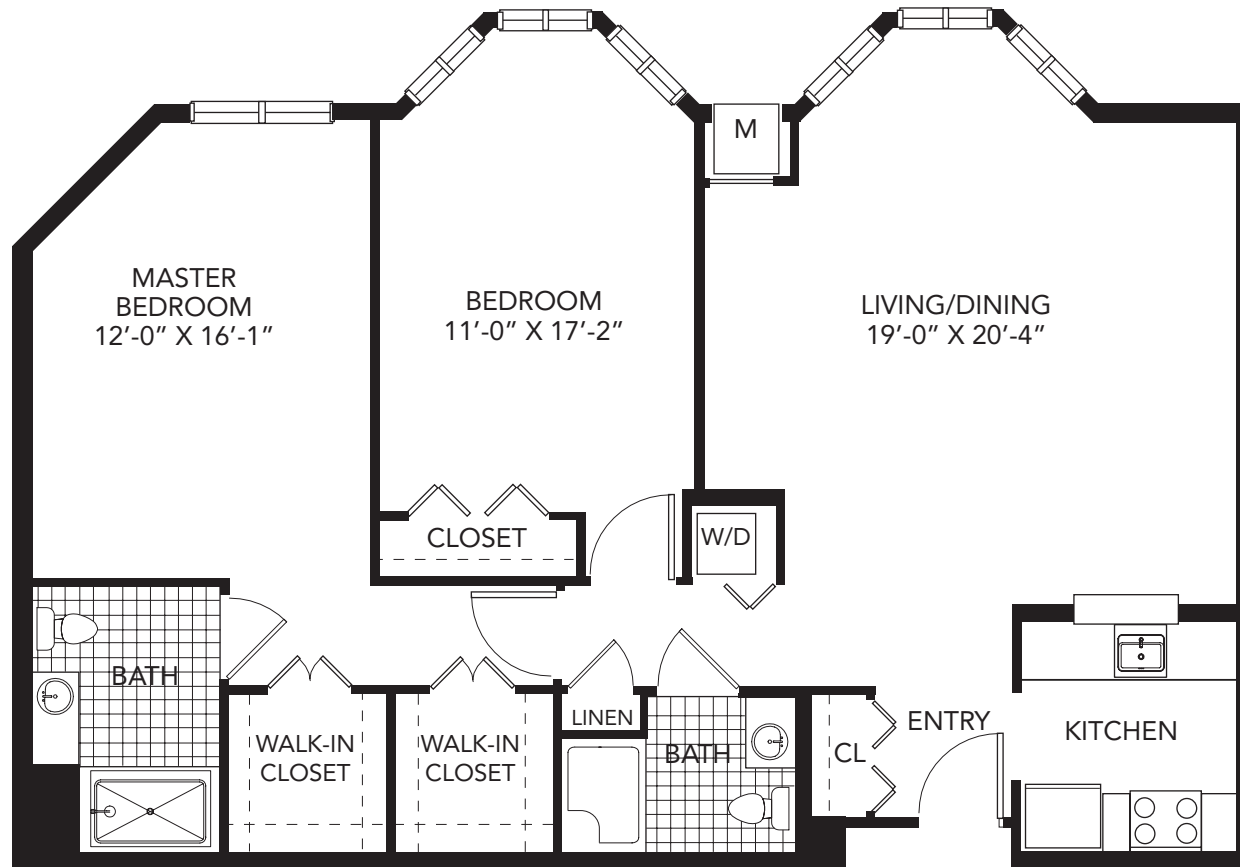

THE NEWCASTLE

◆ TWO BEDROOM | TWO BATHROOM
1,209 SQ FT

Square footages are approximate and subject to change.

705 Renaissance Drive, Williamsville, NY 14221
(716) 929-5817 ◆ www.canterburywoods.org